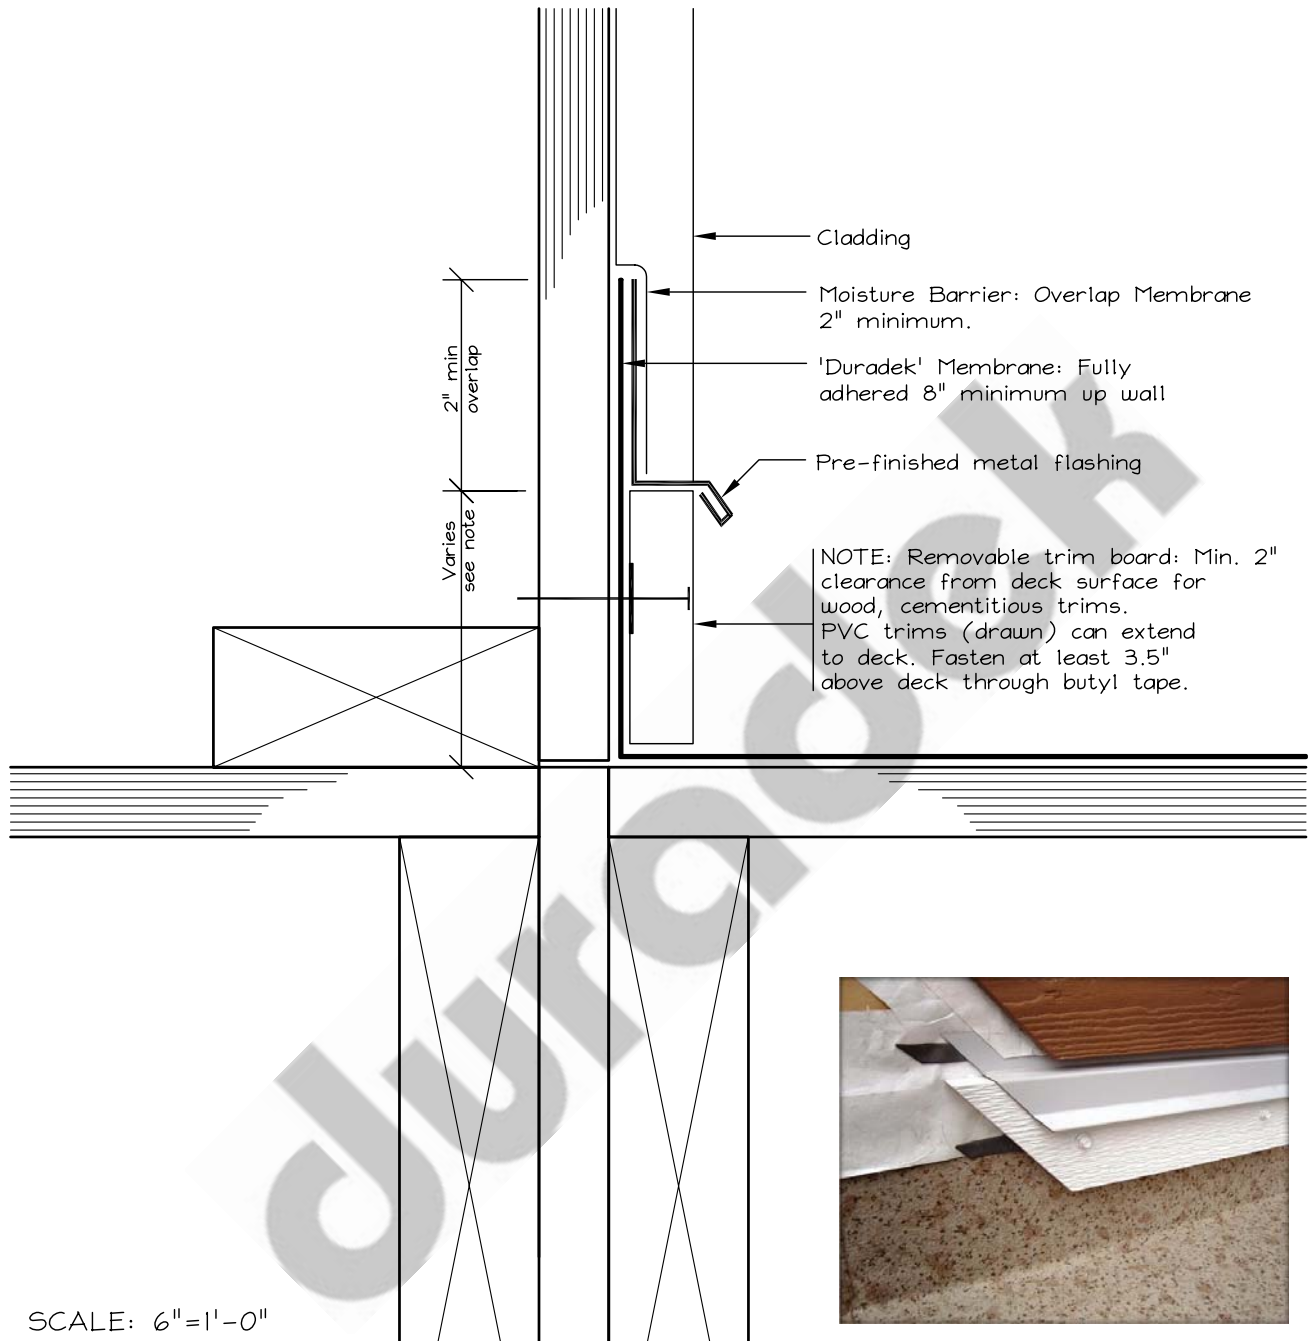

# REMOVABLE TRIM BOARD DETAIL

SCALE: 6" = 1'-0"

**NOTE:** AS A SUPPLIER OF FINISHED PRODUCT ONLY, DURADEK LTD. DOES NOT ASSUME RESPONSIBILITY FOR ERRORS IN DESIGN, ENGINEERING, OR DIMENSIONS. THE ARCHITECT, ENGINEER, SPECIFIER, CONTRACTOR OR OWNERS' REPRESENTATIVE MUST VERIFY ALL DIMENSIONS, SIZES & SUITABILITY OF DETAILS.